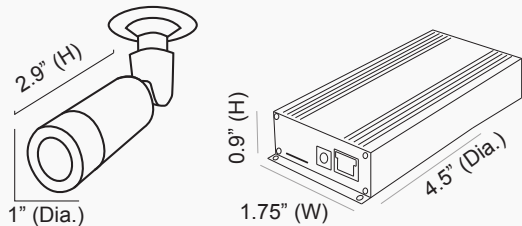

Full HD 1080p 2MP Indoor/Outdoor Miniature Bullet IP Camera

- O2MB1** 3.7mm fixed lens, dark grey housing
- O2MB1W** 3.7mm fixed lens, white housing

Features

- Separate camera and encoder units allow for flexibility and easy placement
- Supports up to Full HD 1080p @ 30fps
- Built-in standard PoE (IEEE 802.3af)
- Wide dynamic range (WDR) operation
- Supports H.264 and MJPEG codecs
- 2-way audio communication
- Micro SD card slot (card not included)
- ONVIF Profile S listed*
- 2 year warranty