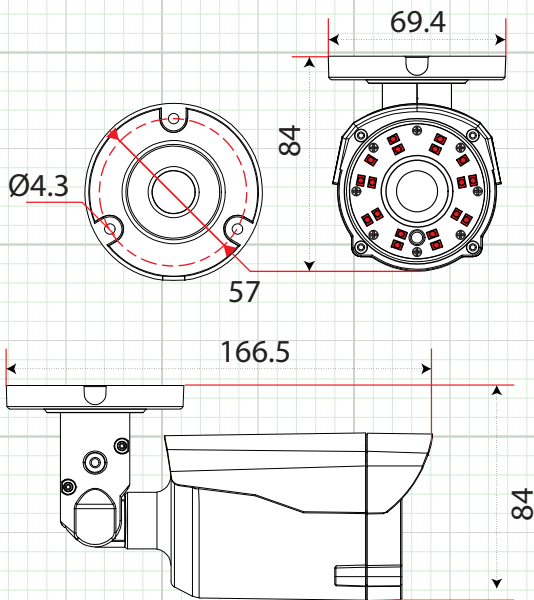

CAMERA OVERVIEW:

INCLUDED ACCESSORIES:

1. Camera
1. User Manual
1. Mounting Screws
1. Camera Bracket

SPECIFICATION	HDBIR60
Image Sensor	1/2.9" CMOS Sensor
Total Pixels	1984 x 1225
Active Pixels	1920 x 1080
Resolution	1920 x 1080 (1080p)
Scanning System	Progressive Scan
OSD (On Screen Display)	Dual OSD Access: Cable Mounted Joystick Controlled / UTC Controlled (coaxial control)
Digital WDR (Wide Dynamic Range)	Auto / Off / On - 0 ~ 8 Adjustable
DNR (Digital Noise Reduction)	2D & 3D, Low, Middle, High, Off
Video Output	TVI, CVI, AHD & 960H (Selectable via OSD Joystick)
Lens Type - True Day Night	3.6mm Fixed Lens
Sense-up	Off / Auto (x2 ~ x30 Selectable)
Shutter Speed	Auto, FLK, 1/30 ~ 1/50,000, x2 ~ x30
IR Cut Filter	Built in Mechanical
Minimum Illumination	Color 0.1 Lux, B/W 0.05 Lux, IR LED ON 0.0 Lux
IR LED Count / Range	18 IR LED's / 60' Range / 850nm
S/N Ratio	More than 52dB
Automatic Gain Control	0 ~ 15 Adjustable
Sync System	Internal
Gamma Characteristics	$\gamma = 0.45$ typ
White Balance	AWB / ATW / AWC->Set / Indoor / Outdoor / Manual
Back Light Compensation	Off / BLC / HSBLC
HBLC (High Back Light Compensation)	On / Off
Day/Night	EXT / Auto / Color / B/W
Mirror	Mirror / V-Flip / Rotate / Of
Languages	English, French, Spanish, German, Italian (see OSD Menu for more)
Brightness	0 ~ 100 Adjustable
Motion Detection	On/Off (4 Zone Selectable)
Privacy Mask	On/Off (4 Zone Selectable)
Power Input	12VDC Only
Power Requirement	150mA / 550mA IR LED ON
Overall Camera Dimensions	6.6" x 2.7" x 3.3" (167mm x 70mm x 84mm)
Housing / Color	Aluminum - White
Weight	1.1lb
Operating Temperature	-14°F ~ 122°F
Weatherproof Rating	IP66