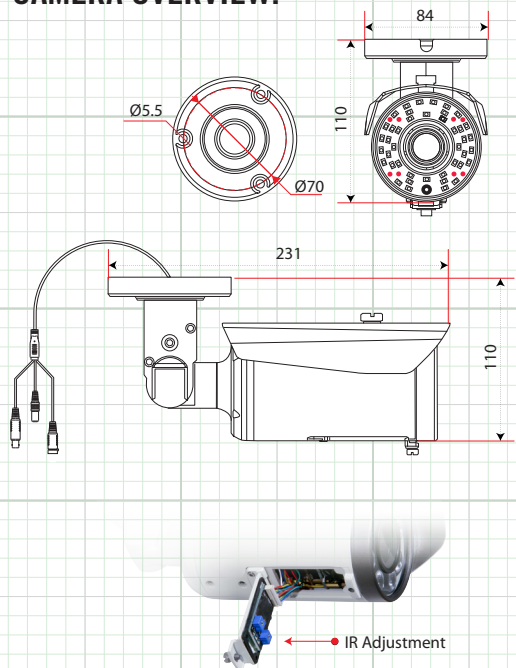

# 4-in-1 Full HD 1080p License Plate Capture Camera

## OSD, True D/N - DWDR, IP66, Motorized 9~22mm Lens

### INCLUDED ACCESSORIES:

1. Mounting Hardware Packet
1. L-Style Wrench
1. Mounting Template

SPECIFICATION	HDLPCAM
Image Sensor	1/2.9" Sony CMOS Sensor
Total Pixels	1984 x 1225
Active Pixels	1920 x 1080
Resolution	1920 x 1080 (1080p)
Scanning System	Progressive Scan
OSD (On Screen Display)	Dual OSD Access: Cable Mounted Joystick Controlled / UTC Controlled (coaxial control)
Digital WDR (Wide Dynamic Range)	Auto / Off / On (0 ~8 Adjustable)
DNR (Digital Noise Reduction)	2D & 3D (Off / Low / Middle / High)
Video Output	BNC Video Connector
Lens Type - True Day Night	Motorized 9 ~ 22mm Varifocal Auto Iris IR Lens
Sense-up	Off / x2 ~ x30
Shutter Speed	Auto, FLK, 1/30 ~ 1/50,000, x2 ~ x30
IR Cut Filter	Built in Mechanical
Minimum Illumination	0.0 Lux IR LED On
IR LED Count / Range	42 IR LED's / 50' Range / 850nm
Plate Capture Viewing Angle	14° ~ 32° Vertical / 8° ~ 35° Horizontal
Plate Capture Speed	44 MPH
Plate Capture Range	Up to 50'
S/N Ratio	More than 52dB
Automatic Gain Control	0 ~15 Adjustable
Sync System	Internal
Gamma Characteristics	y = 0.45 typ.
White Balance	ATW / AWC->Set / Indoor / Outdoor / Manual
Back Light Compensation	Off / BLC / HSBLCL
HBLC (High Back Light Compensation)	On / Off 4-Zone, Level & Mode Adjustable
Day/Night	EXT / Auto / Color / B/W
Mirror	Mirror / V-Flip / Rotate / Off
Languages	English, French, Spanish, German, Italian (see OSD Menu for more)
Brightness	0 ~ 100 Adjustable
Motion Detection	On/Off (4 Zone Selectable)
Privacy Mask	On/Off (4 Zone Selectable)
Power Input	12VDC/24VAC +/- 10% Dual Voltage Power
Power Requirement	400mA / 900mA IR LED ON
Overall Camera Dimensions	9.1" x 3.3" x 4.3" (231mm x 84mm x 110mm)
Housing / Color	Aluminum - White
Weight	1.6 Lb.
Operating Temperature	-22°F ~ 122°F
Weatherproof Rating	IP66