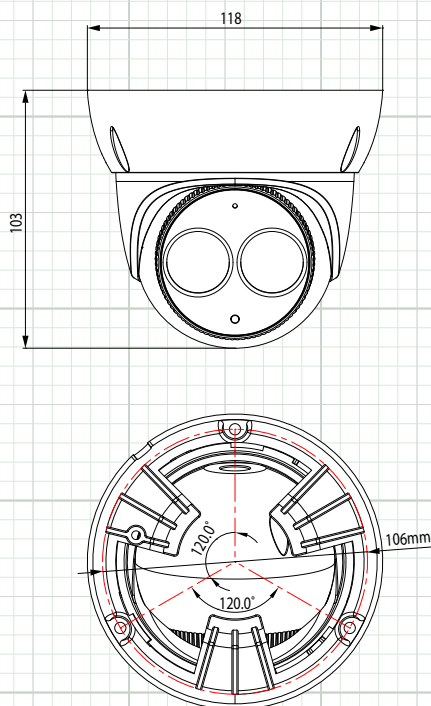

4-in-1 HD ANALOG

4-in-1, Full HD 1080p Outdoor Turret Camera
True WDR, 2.8mm IR Lens, 90' IR Range

HDTIR90WD

FEATURES:

- ◆ Multi Format (TVI, CVI, AHD, 960H)
- ◆ True 120dB Wide Dynamic Range
- ◆ True Day/Night Mechanical IR Cut Filter
- ◆ 2.8mm Fixed Focal IR Lens
- ◆ 1 High Power IR LED / 90' IR Range
- ◆ UTC & Joystick Controllable OSD
- ◆ 3D Digital Noise Reduction
- ◆ 12 Volt DC Power
- ◆ IP67 Weatherproof

CAMERA OVERVIEW:

Note: Specification subject to change without notice

SPECIFICATION	HDTIR90WD
Image Sensor	1/2.8" CMOS Sensor
Total Pixels	1984 x 1225
Active Pixels	1920 x 1080
Resolution	1920 x 1080 (1080p)
Scanning System	Progressive Scan
OSD (On Screen Display)	Dual OSD Access: Cable OSD Controlled / UTC Controlled (coaxial control)
True WDR (Wide Dynamic Range)	Yes- 120dB
DNR (Digital Noise Reduction)	3D DNR - Auto, Manual (0~30), Off
Video Output	TVI, CVI, AHD & 960H (Selectable via OSD Cable)
Lens Type / Viewing Angle	2.8mm IR Lens - H: 108.9° V: 58.8°
Shutter Speed	Auto, Manual 1/25 ~ 1/10,000
IR Cut Filter	Built in Mechanical
Minimum Illumination	Color 0.001 Lux, B/W 0.0 Lux, IR LED ON
IR LED Count / Range	1 High Power IR LED / 90' Range / 850nm
S/N Ratio	More than 50dB
Automatic Gain Control	Auto, Manual 0 ~16 Adjustable
Sync System	Internal
Gamma Characteristics	$\gamma = 0.45$ typ
White Balance	ATW, MWB - R & B Gain 0~32 Adjustable
Back Light Compensation	Globe / BLC / 1~8 Adjustable
Day/Night	EXT / Auto / Color / B/W
Languages	English, French, Spanish, German, Italian (see OSD Menu for more)
Brightness	0 ~30 Adjustable
Power Input	12VDC Only
Power Requirement	120mA / 250 mA IR LED ON
Overall Camera Dimensions	4.6" x 4.1" ($\phi 118 \times 103$ mm)
Housing / Color	Aluminum / White
Weight	1.2lb / 550g
Operating Temperature	-14°F ~ 131°F
Weatherproof Rating	IP67