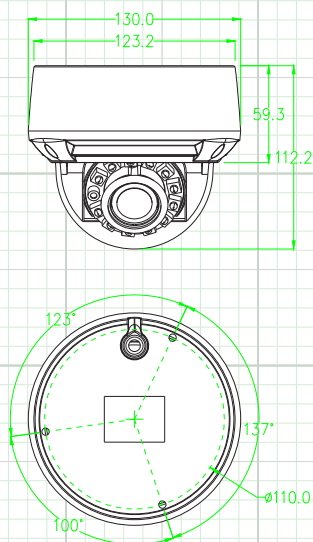

CAMERA OVERVIEW:

Note: Specification subject to change without notice

INCLUDED ACCESSORIES:

- Quick Guide, Mounting Template,
- Hardware Packet, Adjustment Wrench,
- Waterproof Connector

	FEATURES	N2IP4AFD
Camera	Image Sensor	1/2.8" Progressive Scan CMOS
	Minimum Illumination	Color: 0.05Lux @(F1.2,AGC ON) , B/W: 0Lux @(IR LED ON)
	S/N Ratio	55dB
	IR LED Count / Range / Nanometer	15 IR LED's / 100' Range / 850nm
	Shutter Time	1/5s - 1/20,000s
	Lens (IR Corrective)	Autofocus 2.7~13.5mm - Angle of View 103° ~ 34.3°
	Camera Bracket Adjustment	Pan: 0°~355°, Tilt: 0°~80°, Rotation: 0°~355°
	Day & Night	Yes - True Day/Night with IR Filter - Auto Switch
	DNR (Digital Noise Reduction)	2DNR & 3DNR, Auto / Manual (0-100 Adjustable)
	True Wide Dynamic Range (120dB)	On / Off (0-100 Adjustable)
	BLC (Backlight Compensation)	On / Off (0-100 Adjustable)
	Smart Analytic Features	Perimeter, Single & Double Virtual Fence, Object Left, Object Removal
	Region of Interest	Yes
	Audio Compression	G.711, RAW_PCM
Video Compression	H.265, H.264, MJPEG (for all stream types)	
Resolution/Bitrate	Max. Resolution	2592 x 1520 (4MP)
	Mainstream Resolution	2592x1520, 2560x1440, 2304x1296, 1920x1080, 1280x720 @25/30FPS
	Substream Resolution	D1, VGA, 640x360, CIF, QVGA @25/30fps
	Third Stream Resolution	VGA, CIF, QVGA @25/30FPS
	Audio Bitrate	8kbps, 16kbps, 64kbps
	Video Bitrate	Main: 500kbps ~ 12000kbps Sub: 100kbps ~ 6000kbps Third: 100kbps ~ 3000kbps
Network	Protocols	IPv4/IPv6, 802.1x, HTTP, HTTPS, TCP/IP, UDP/IP, RTP, DHCP, NTP, RTPC/ RTP, PPPoE, SMTP, DNS, UPnP, FTP, ARP, SNMP
	General Function	Supports Mirror, Aisle Mode, Smart IR, Password Protection, Privacy Mask, Motion Detection
	Users	Up to 10 Users
	Client Software	NorthernView CMS, NorthernView Mobile App, NorthernView Tools
	Web Browser	IE11, Chrome, Firefox
Interface	Communication Interface	1 Ethernet (10/100 Base-T) RJ-45 Connector
	Audio	1Ch Input/Output (3.5mm)
	Alarm	1Ch Input/Output (Screw Terminal Connector)
	Reset Button	Yes
	General	Operating Conditions
Power Supply		12VDC / POE (IEEE 802.3af)
Power Consumption & Current		3.5W (IR LED OFF), 8W Max (IR LED ON)
Weatherproof/ Impact Ratings		IP66/IK10
Housing Material / Color		Aluminum / White
Overall Camera Dimensions		5.1" x 4.4" (130 x 112mm)
Weight		1.5lb / 690g
Certifications	CE / FCC	