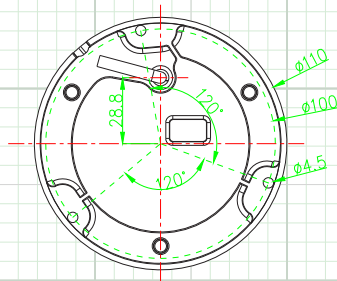

CAMERA OVERVIEW:

Note: Specification subject to change without notice

INCLUDED ACCESSORIES:

- Quick Guide, Mounting Template,
- Hardware Packet, Adjustment Wrench,
- Waterproof Connector

	FEATURES	N2IP4D	N2IP4D4MM
Camera	Image Sensor	1/2.8" Progressive Scan CMOS	
	Minimum Illumination	Color: 0.01Lux @(F1.2,AGC ON) , B/W: 0Lux @(IR LED ON)	
	S/N Ratio	55dB	
	IR LED Count / Range / Nanometer	2 High Power IR LED's / 100' Range / 850nm	
	Shutter Time	1/5s - 1/20,000s	
	Lens (IR Corrective)	Fixed 2.8mm - Angle of View 100°	Fixed 4mm - Angle of View 85°
	Camera Bracket Adjustment	Pan: 0°~350°, Tilt: 0°~75°, Rotation: ±90°	
	Day & Night	Yes - True Day/Night with IR Filter - Auto Switch	
	DNR (Digital Noise Reduction)	2DNR & 3DNR, Auto / Manual (0-100 Adjustable)	
	True Wide Dynamic Range (120dB)	On / Off (0-100 Adjustable)	
	BLC (Backlight Compensation)	On / Off (0-100 Adjustable)	
	Smart Analytic Features	Perimeter, Single & Double Virtual Fence, Object Left, Object Removal	
	Region of Interest	Yes	
Audio Compression	G.711, RAW_PCM		
Video Compression	H.265, H.264, MJPEG (for all stream types)		
Resolution/Bitrate	Max. Resolution	2592 x 1520 (4MP)	
	Mainstream Resolution	2592x1520, 2560x1440, 2304x1296, 1920x1080, 1280x720 @25/30FPS	
	Substream Resolution	D1, VGA, 640x360, CIF, QVGA @25/30fps	
	Third Stream Resolution	VGA, CIF, QVGA @25/30FPS	
	Audio Bitrate	8kbps, 16kbps, 64kbps	
	Video Bitrate	Main: 500kbps ~ 12000kbps Sub: 100kbps ~ 6000kbps Third: 100kbps ~ 3000kbps	
Network	Protocols	IPv4/IPv6, 802.1x, HTTP, HTTPS, TCP/IP, UDP/IP, RTP, DHCP, NTP, RTPC/ RTP, PPPoE, SMTP, DNS, UPnP, FTP, ARP, SNMP	
	General Function	Supports Mirror, Aisle Mode, Smart IR, Password Protection, Privacy Mask, Motion Detection	
	Users	Up to 10 Users	
	Client Software	NorthernView CMS, NorthernView Mobile App, NorthernView Tools	
	Web Browser	IE11, Chrome, Firefox	
Interface	Communication Interface	1 Ethernet (10/100 Base-T) RJ-45 Connector	
	Audio	1Ch Input/Output (3.5mm)	
	Alarm	1Ch Input/Output (Screw Terminal Connector)	
	Reset Button	Yes	
	General	Operating Conditions	-30°C ~ 50°C (-22°F ~ 122°F) , Less than 90% RH
Power Supply		12VDC / POE (IEEE 802.3af)	
Power Consumption & Current		3.5W (IR LED OFF), 8W Max (IR LED ON)	
Weatherproof/ Impact Ratings		IP67/IK10	
Housing Material / Color		Aluminum / White	
Overall Camera Dimensions		4.3" x 3.4" (110 x 85.4mmmm)	
Weight		0.86lb / 390g	
Certifications	CE / FCC		