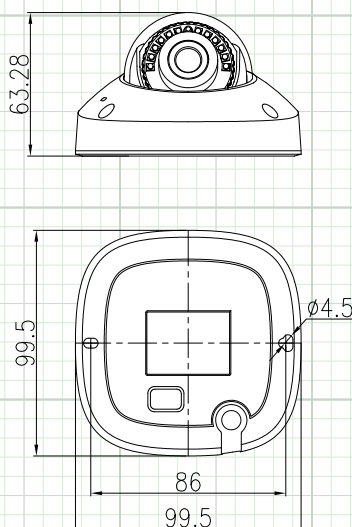

CAMERA OVERVIEW:

Note: Specification subject to change without notice

INCLUDED ACCESSORIES:

- Quick Guide, Mounting Template,
- Hardware Packet, Adjustment Wrench,
- Waterproof Connector

	FEATURES	N2IP4W
Camera	Image Sensor	1/2.8" Progressive Scan CMOS
	Minimum Illumination	Color: 0.01Lux @(F1.2,AGC ON) , B/W: 0Lux @(IR LED ON)
	S/N Ratio	55dB
	IR LED Count / Range / Nanometer	12 IR LED's / 45' Range / 850nm
	Shutter Time	1/5s - 1/20,000s
	Lens (IR Corrective)	Fixed 2.8mm - Angle of View 100° -
	Camera Bracket Adjustment	Pan: ±45°, Tilt: 0°~90°, Rotation: 0°~360°
	Day & Night	Yes - True Day/Night with IR Filter - Auto Switch
	DNR (Digital Noise Reduction)	2DNR & 3DNR, Auto / Manual (0-100 Adjustable)
	True Wide Dynamic Range (120dB)	On / Off (0-100 Adjustable)
	BLC (Backlight Compensation)	On / Off (0-100 Adjustable)
	Smart Analytic Features	Perimeter, Single & Double Virtual Fence, Object Left, Object Removal
	Region of Interest	Yes
Audio Compression	G.711, RAW_PCM	
Video Compression	H.265, H.264, MJPEG (for all stream types)	
Resolution/Bitrate	Max. Resolution	2592 x 1520 (4MP)
	Mainstream Resolution	2592x1520, 2560x1440, 2304x1296, 1920x1080, 1280x720 @25/30FPS
	Substream Resolution	D1, VGA, 640x360, CIF, QVGA @25/30fps
	Third Stream Resolution	VGA, CIF, QVGA @25/30FPS
	Audio Bitrate	8kbps, 16kbps, 64kbps
Video Bitrate	Main:	500kbps ~ 12000kbps
	Sub:	100kbps ~ 6000kbps
	Third:	100kbps ~ 3000kbps
Network	Protocols	IPv4/IPv6, 802.1x, HTTP, HTTPS, TCP/IP, UDP/IP, RTSP, DHCP, NTP, RTPC/ RTP, PPPoE, SMTP, DNS, UPnP, FTP, ARP, SNMP
	General Function	Supports Mirror, Aisle Mode, Smart IR, Password Protection, Privacy Mask, Motion Detection
	Users	Up to 10 Users
	Client Software	NorthernView CMS, NorthernView Mobile App, NorthernView Tools
	Web Browser	IE11, Chrome, Firefox
Interface	Communication Interface	1 Ethernet (10/100 Base-T) RJ-45 Connector
	Audio	1Ch Input/Output (RCA), Built in Mic.
	Alarm	1Ch Input/Output (Bare Lead)
	Reset Button	Yes
	On Board Storage	Yes Built in Micro SD/SDHC/SDXC slot, up to 128G
General	Operating Conditions	-30°C ~ 50°C (-22°F ~ 122°F) , Less than 90% RH
	Power Supply	12VDC / POE (IEEE 802.3af)
	Power Consumption & Current	3.5W (IR LED OFF), 6W Max (IR LED ON)
	Weatherproof Rating	IP66
	Housing Material / Color	Metal Body with Plastic Cover / White
	Overall Camera Dimensions	3.9" x 3.9" x 2.4" (99.5 x 99.5 x 63mm)
	Weight	0.8lb / 370g
Certifications	CE / FCC